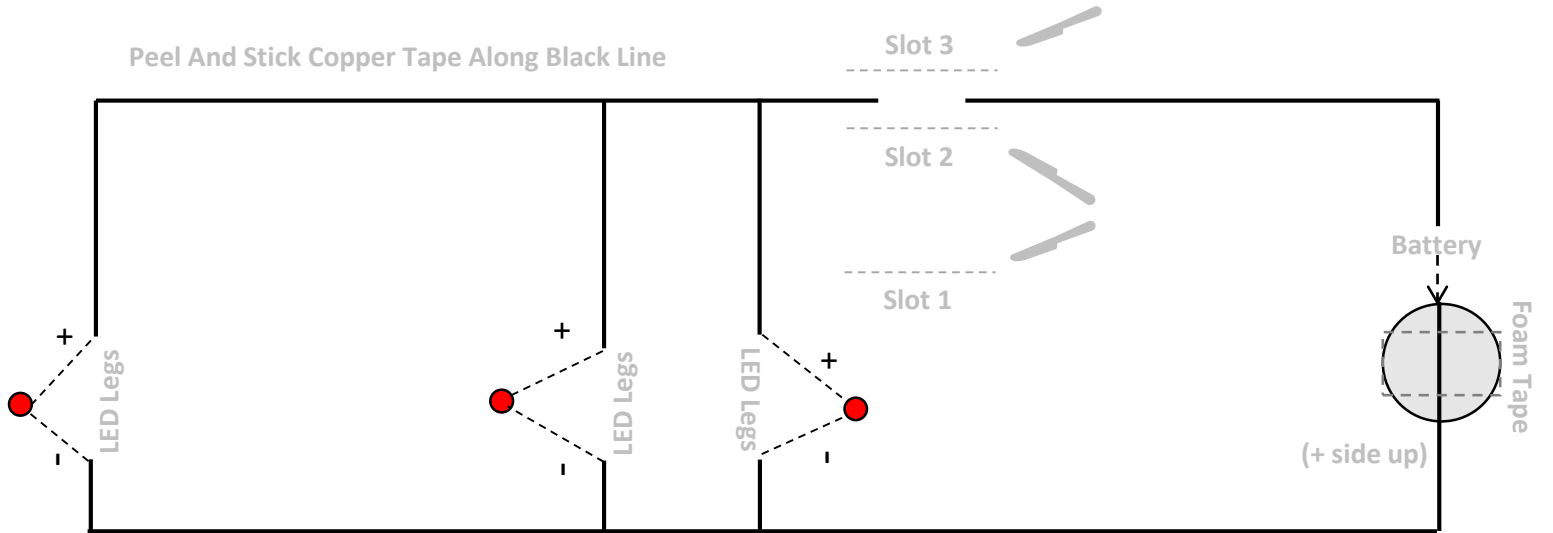

Fence Post Switch

Cut Here 

Cut Here 

Peel And Stick Copper Tape Along Black Line

Slot 3

Slot 2

Slot 1

Battery

Foam Tape

(+ side up)

LED Legs

LED Legs

LED Legs

+

-

+

-

+

-

Fence Post Switch

Cut Here

Cut Here

Peel And Stick Copper Tape Along Black Line